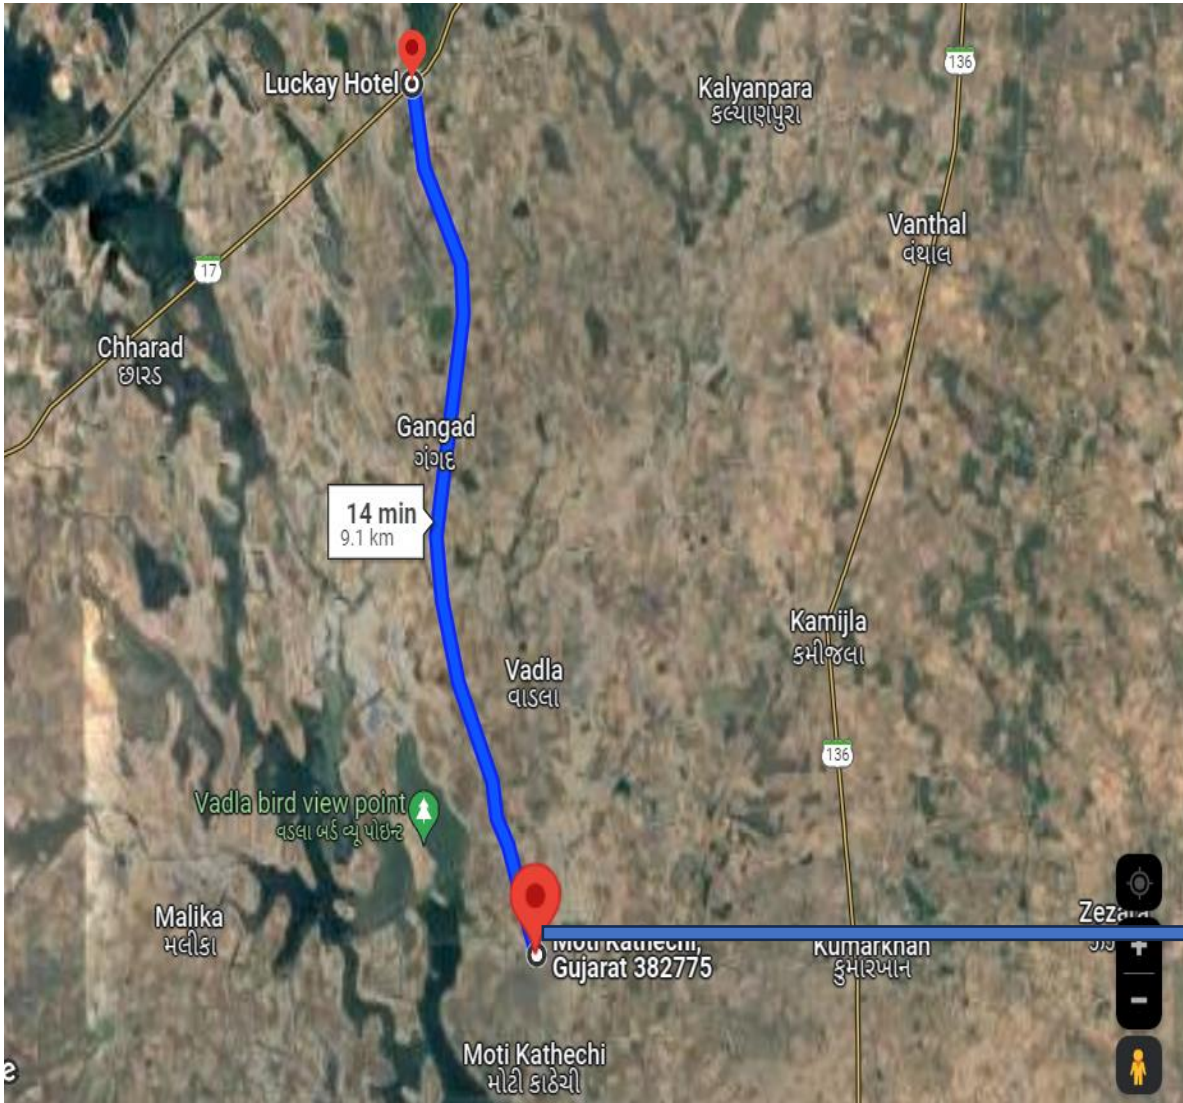

# Agriculture Land Sale Offer

At. Moti Kathechi, Ta. Limdi, Dist. Surendranagar, Gujarat

# -: Map Overview :-

“Just around 63 km. from Ahmedabad”

# -: Map Overview :-

“9 km from “State Highway-17” with Main Road touch”

# How to reach there...

1. Ahmedabad to Sanand Chokdi
2. Sanand Chokdi to Sachana by Sanand Viramgaam Highway-17
3. Sachana to Hansalpur to Vitthalapara by Lakhtar-Wadhvan Surendranagar Highway-17
4. Before Bhaskarpura Turn Left (Gangad-Vadla-Moti kathechi) and go for 9km