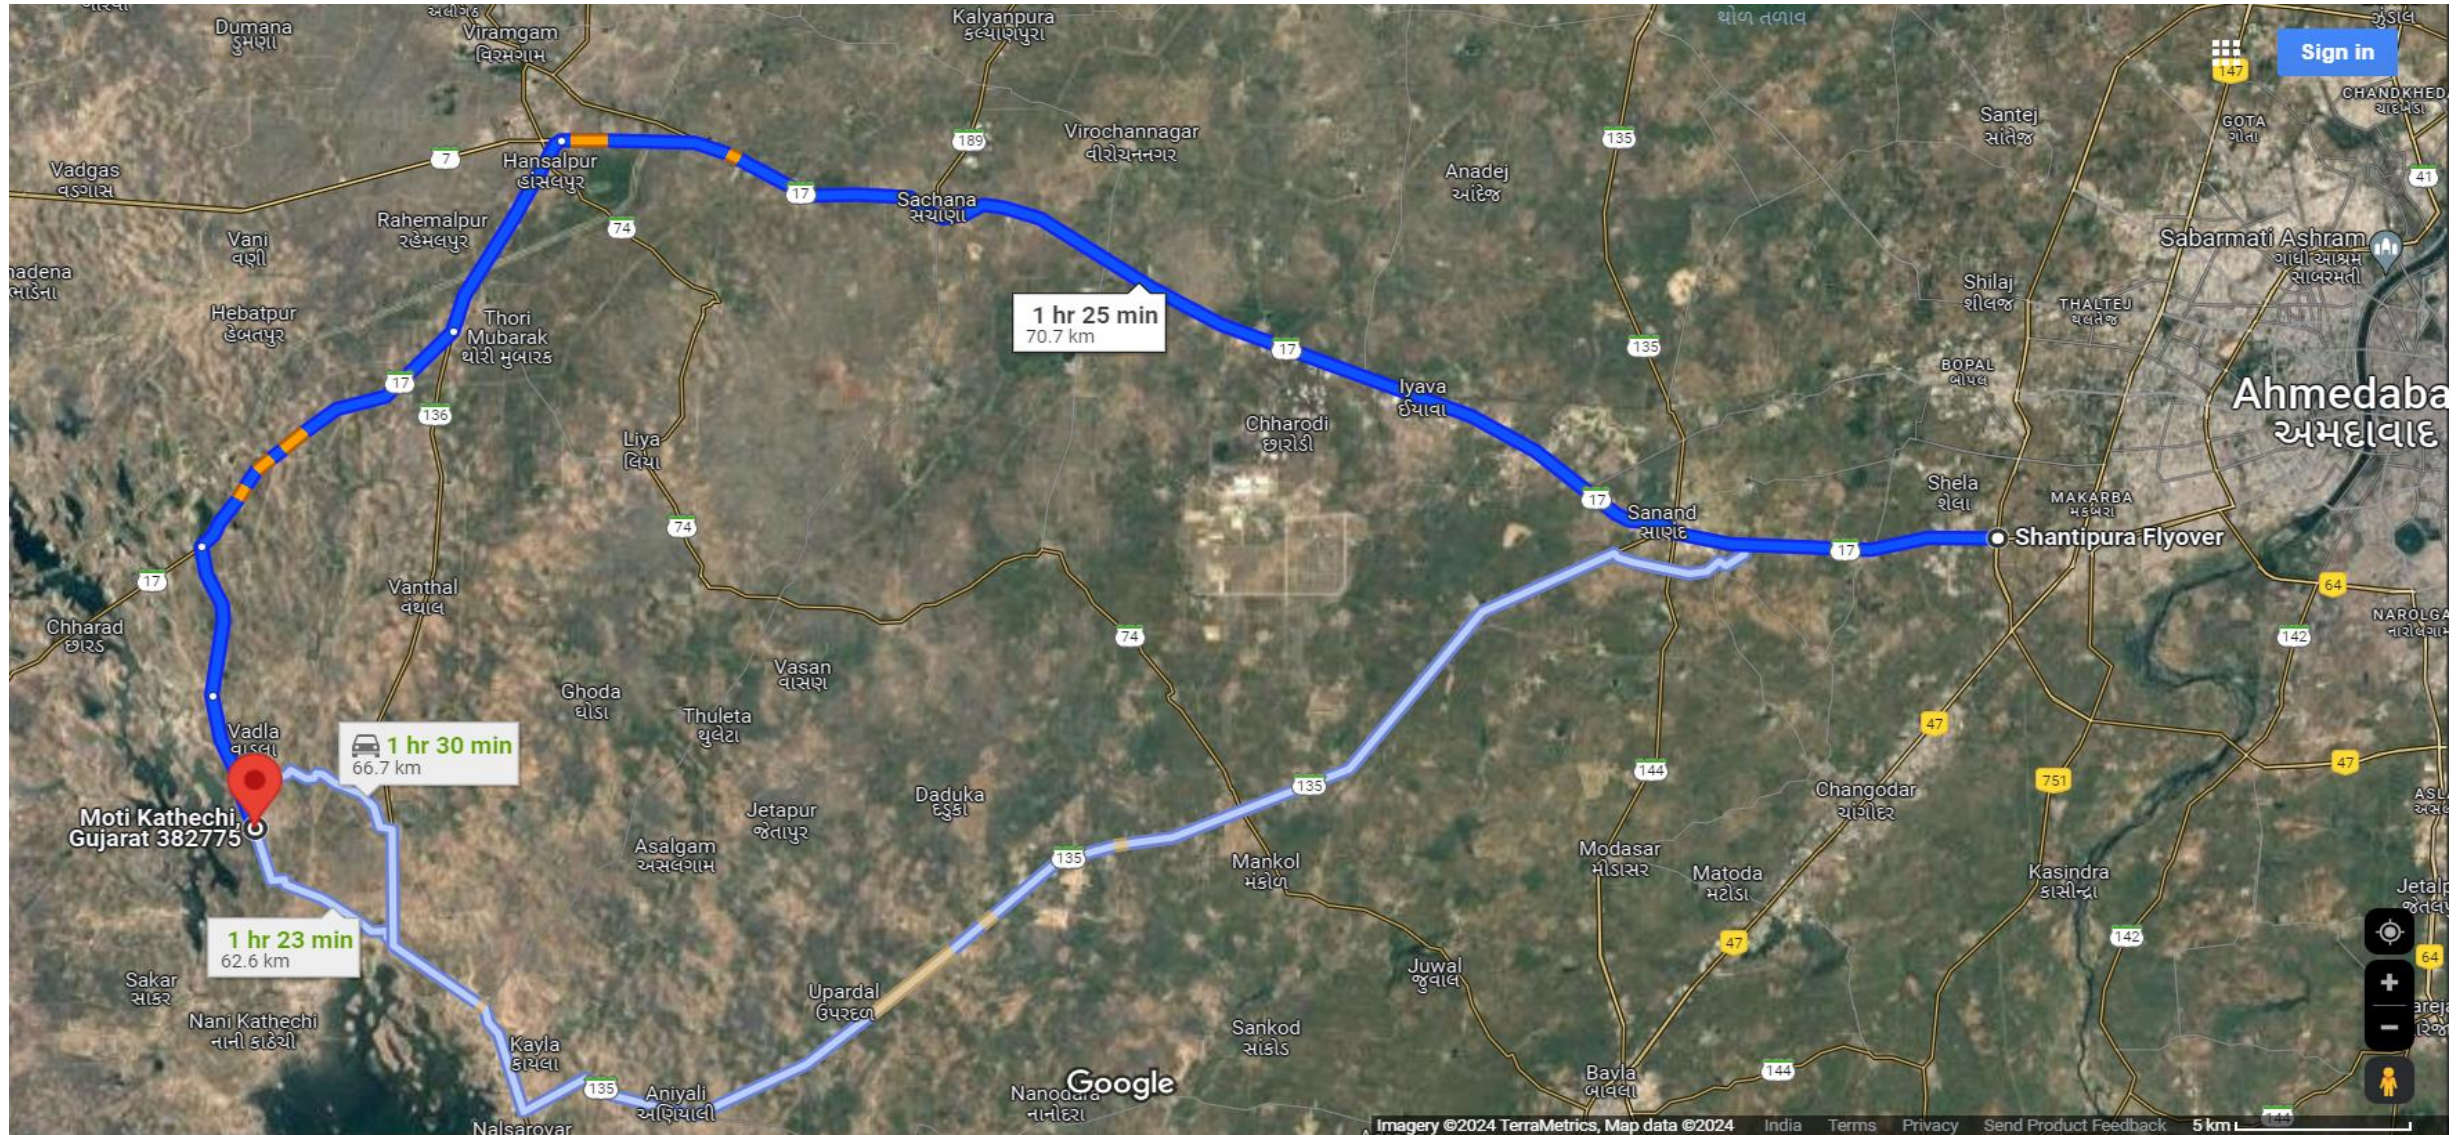

# -: Map Overview :-

“Just around 63 km. from Ahmedabad”

# -: Map Overview :-

“9 km from “State Highway-17” with Main Road touch”

## -: Distance from Location :-

1. Nalsarovar = 17 Km.
2. Viramgam = 30 Km.
3. Bagodara = 40 Km.
4. Surendranagar = 45 Km.
5. Ahmedabad = 63 Km.

# How to reach there...

1. Ahmedabad to Sanand Chokdi
2. Sanand Chokdi to Sachana by Sanand Viramgaam Highway-17
3. Sachana to Hansalpur to Vitthalapara by Lakhtar-Wadhvan Surendranagar Highway-17
4. Before Bhaskarpura Turn Left (Gangad-Vadla-Moti kathechi) and go for 9km