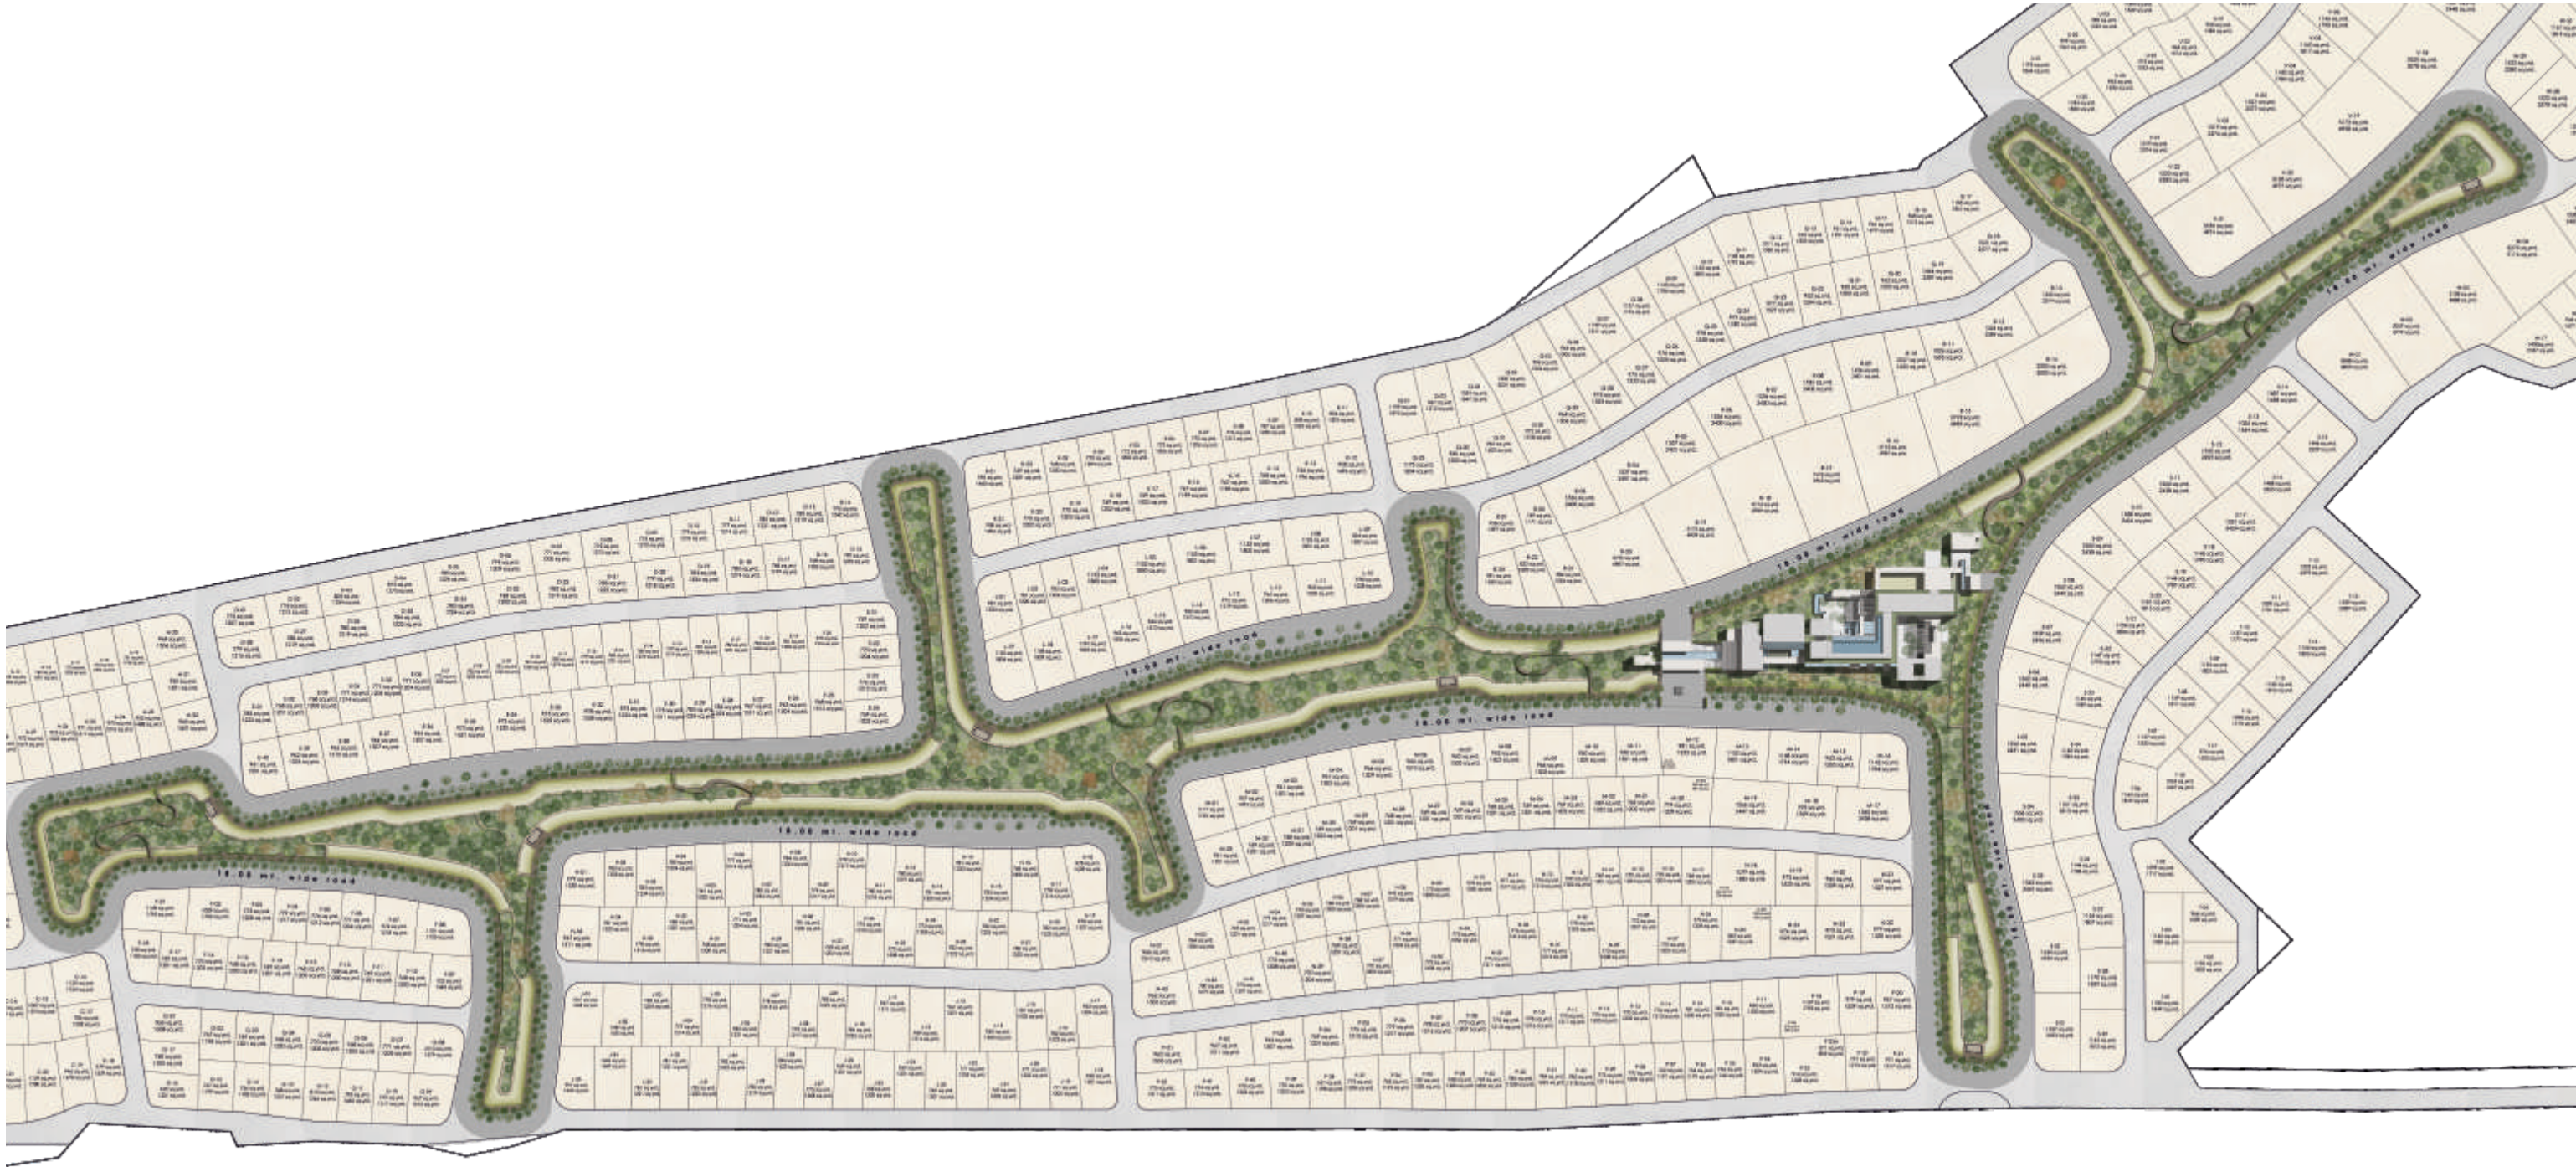

HOW MANY
LIFETIMES
CAN YOU LIVE
IN A LIFETIME ?

BIODIVERSITY VALLEY
A PROPERTY DESIGNED FOR MYRIAD EXPERIENCES

THE PARK MASTER PLAN

Key Highlights:

- Ahmedabad's Largest Biodiversity Valley
- Elevated Valley Trails
- Vastu Compliant Plots
- The Urban Club
- Well-Planned Road Network

Plot Area:
1200 To 5000 Sq.Yd.

THE CENTRAL PARK MASTER PLAN

The Central Park
1,40,000 Sq.Yd.

THE CENTRAL PARK AHMEDABAD'S LARGEST BIODIVERSITY VALLEY

The landscape is made up of indigenous woodlands, contoured gardens, scented trails, and winding walkways interlaced with leisure and sports areas for children and adults both.

At the centre of this natural beauty is the clubhouse where residents can enjoy personalised services and a wide range of indoor activities to keep them entertained. The valley is connected by a series of elevated pathways, which provides the villa members with quick and easy access to the property's primary green space.