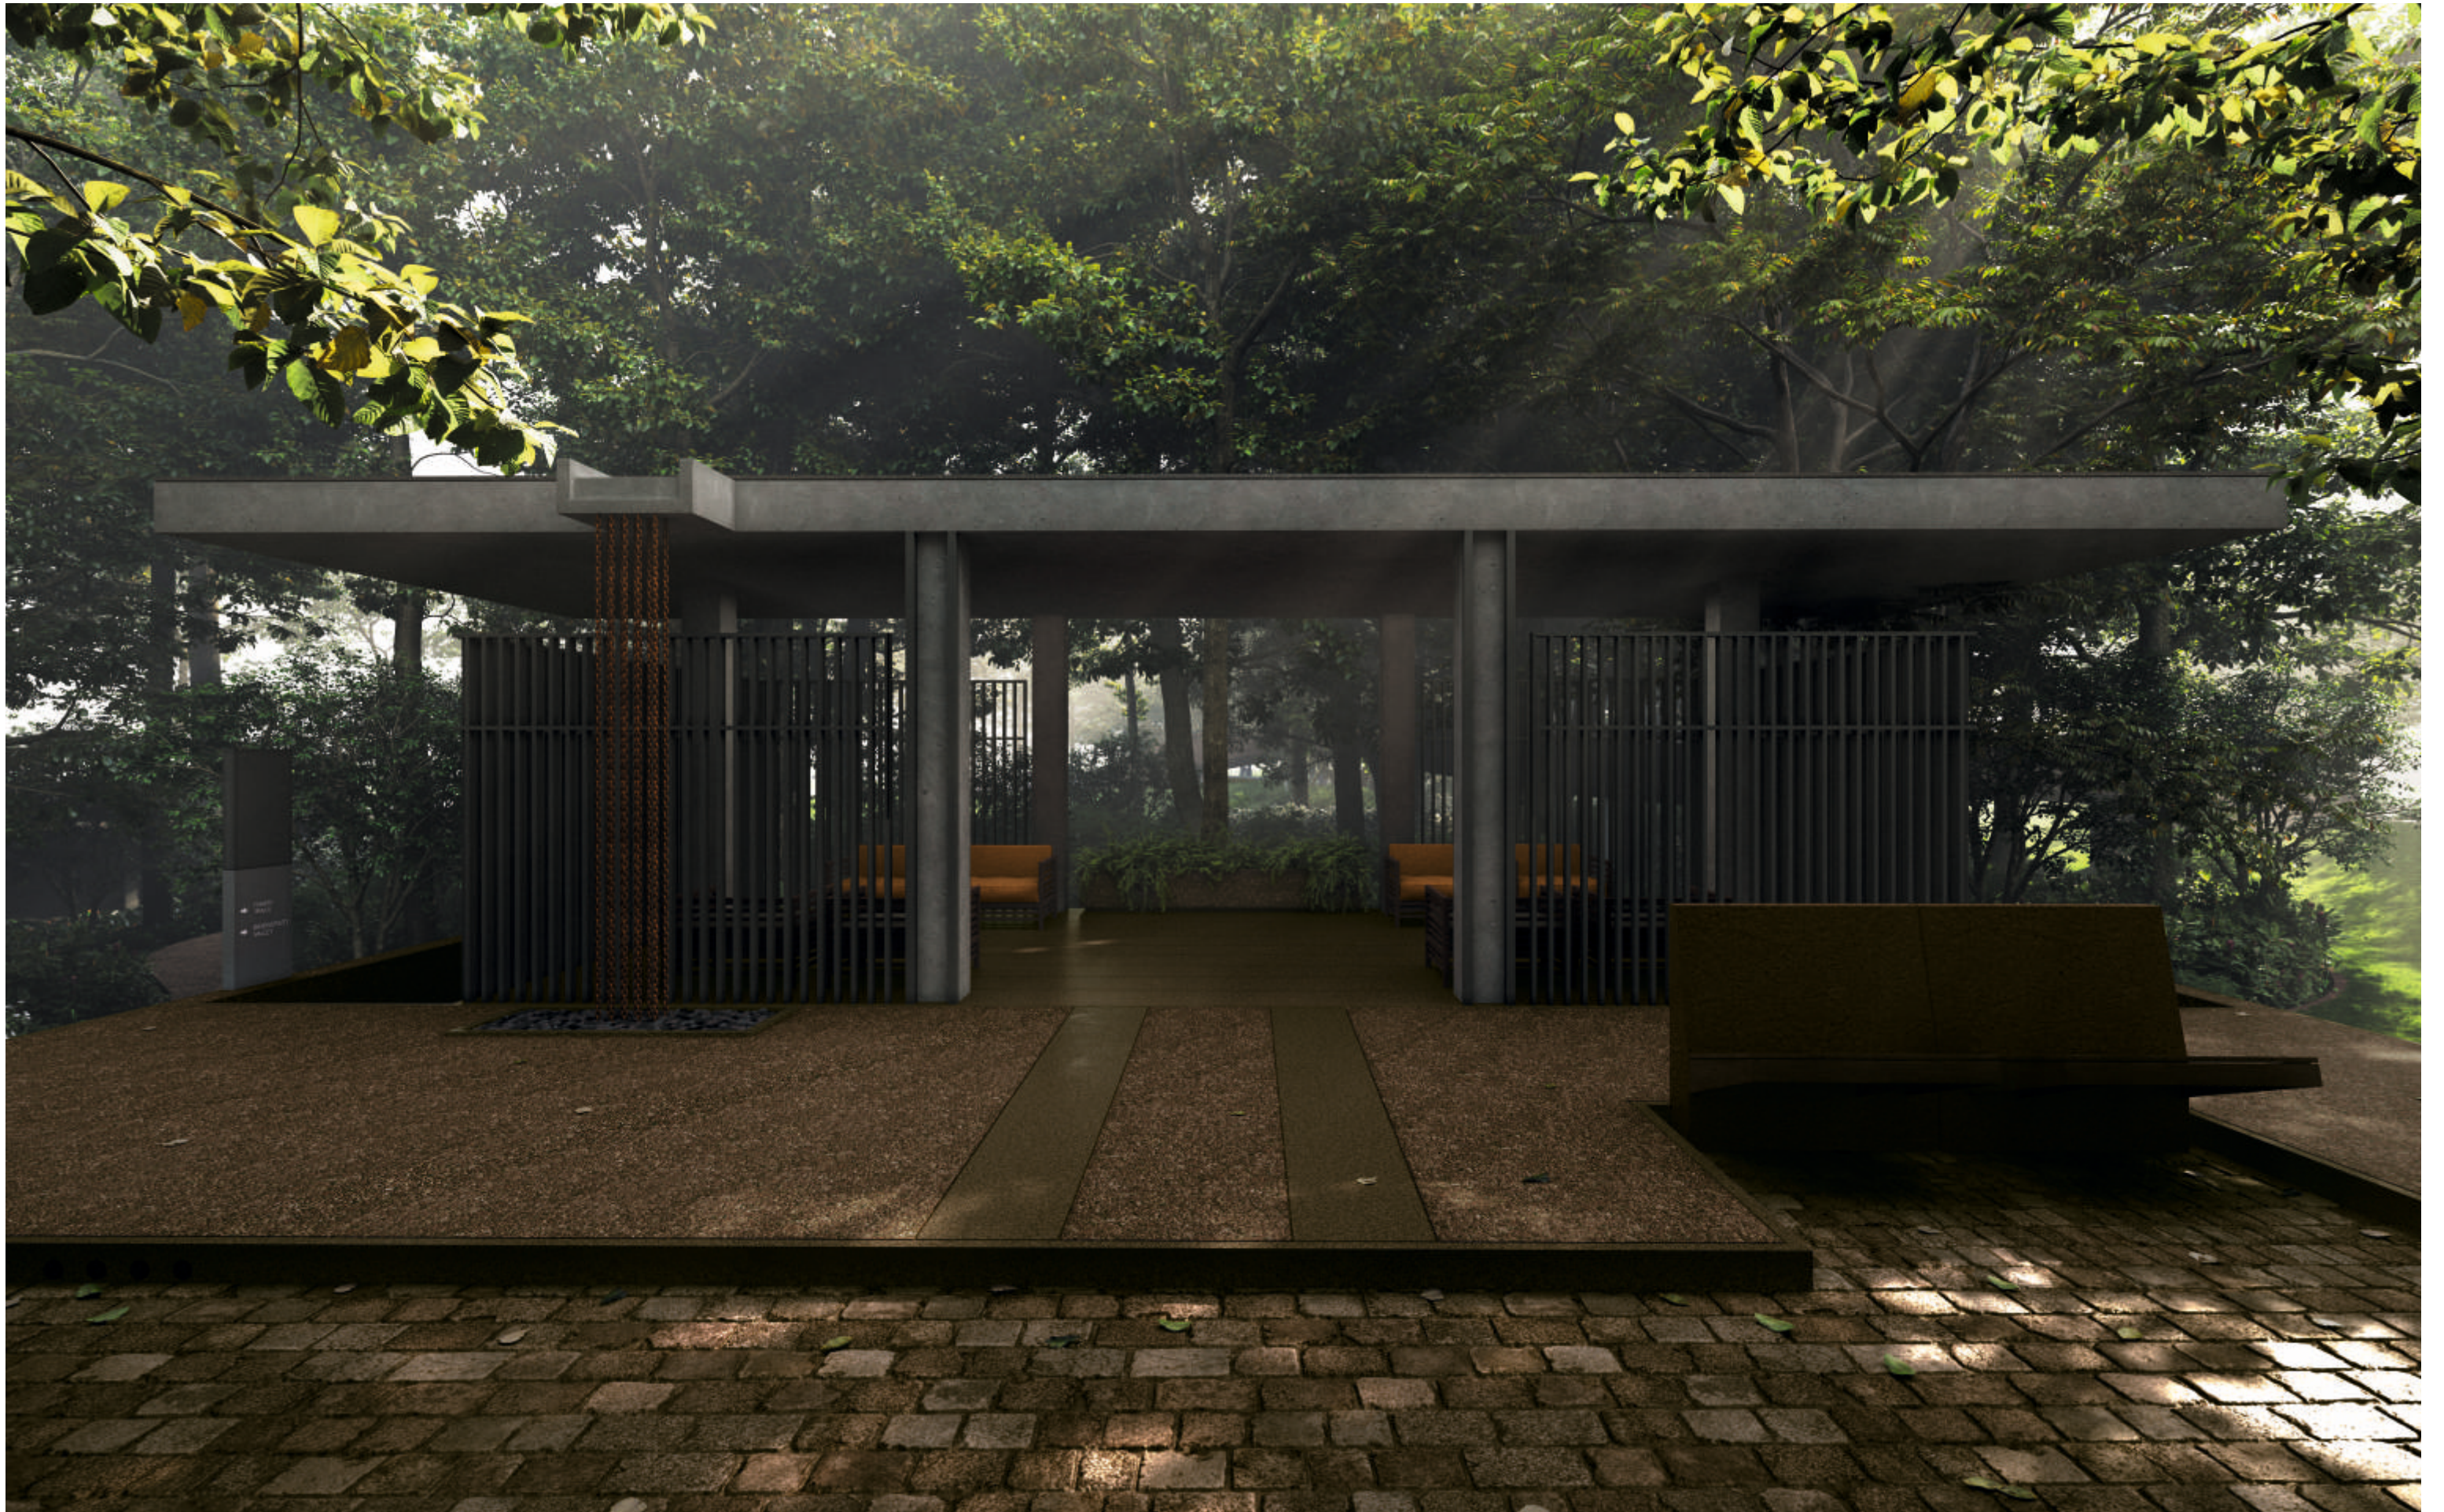

At the centre of this natural beauty is the clubhouse where residents can enjoy personalised services and a wide range of indoor activities to keep them entertained. The valley is connected by a series of elevated pathways, which provides the villa members with quick and easy access to the property's primary green space.

This picturesque track is designed for relaxation of the pedestrians and cyclists individually, offering a harmonious blend of exercise, relax on, and being immersed in the natural world.

This well-maintained track that encircles the valley provides a spectacular haven from the bustle of city life.

Pedestrian & Cycling Track

ACCESS POINTS

Our Traverse has 27 different ways to plunge into it, which shows that we want everyone to be able to enjoy the outdoors. Our trails are built for every individual to have his/her own share of experiences and enjoy the natural beauty of the area they are walking in, whether they want to explore the valley below, walk through the treetops, or look out over the valley from the edge.

Manicured Sloping Lawns

Viewing Deck Overlooking The Valley

THE CLUB & ACTIVITY CENTRE

EXPLORE EVERY SIDE OF YOU

WHO ARE YOU
TODAY?

THE CHILD, THE WANDERER, THE THINKER,
THE ROMANTIC

The Club & Activity Centre allows you to explore every side of you with over 30 thoughtfully designed activities and experiences.