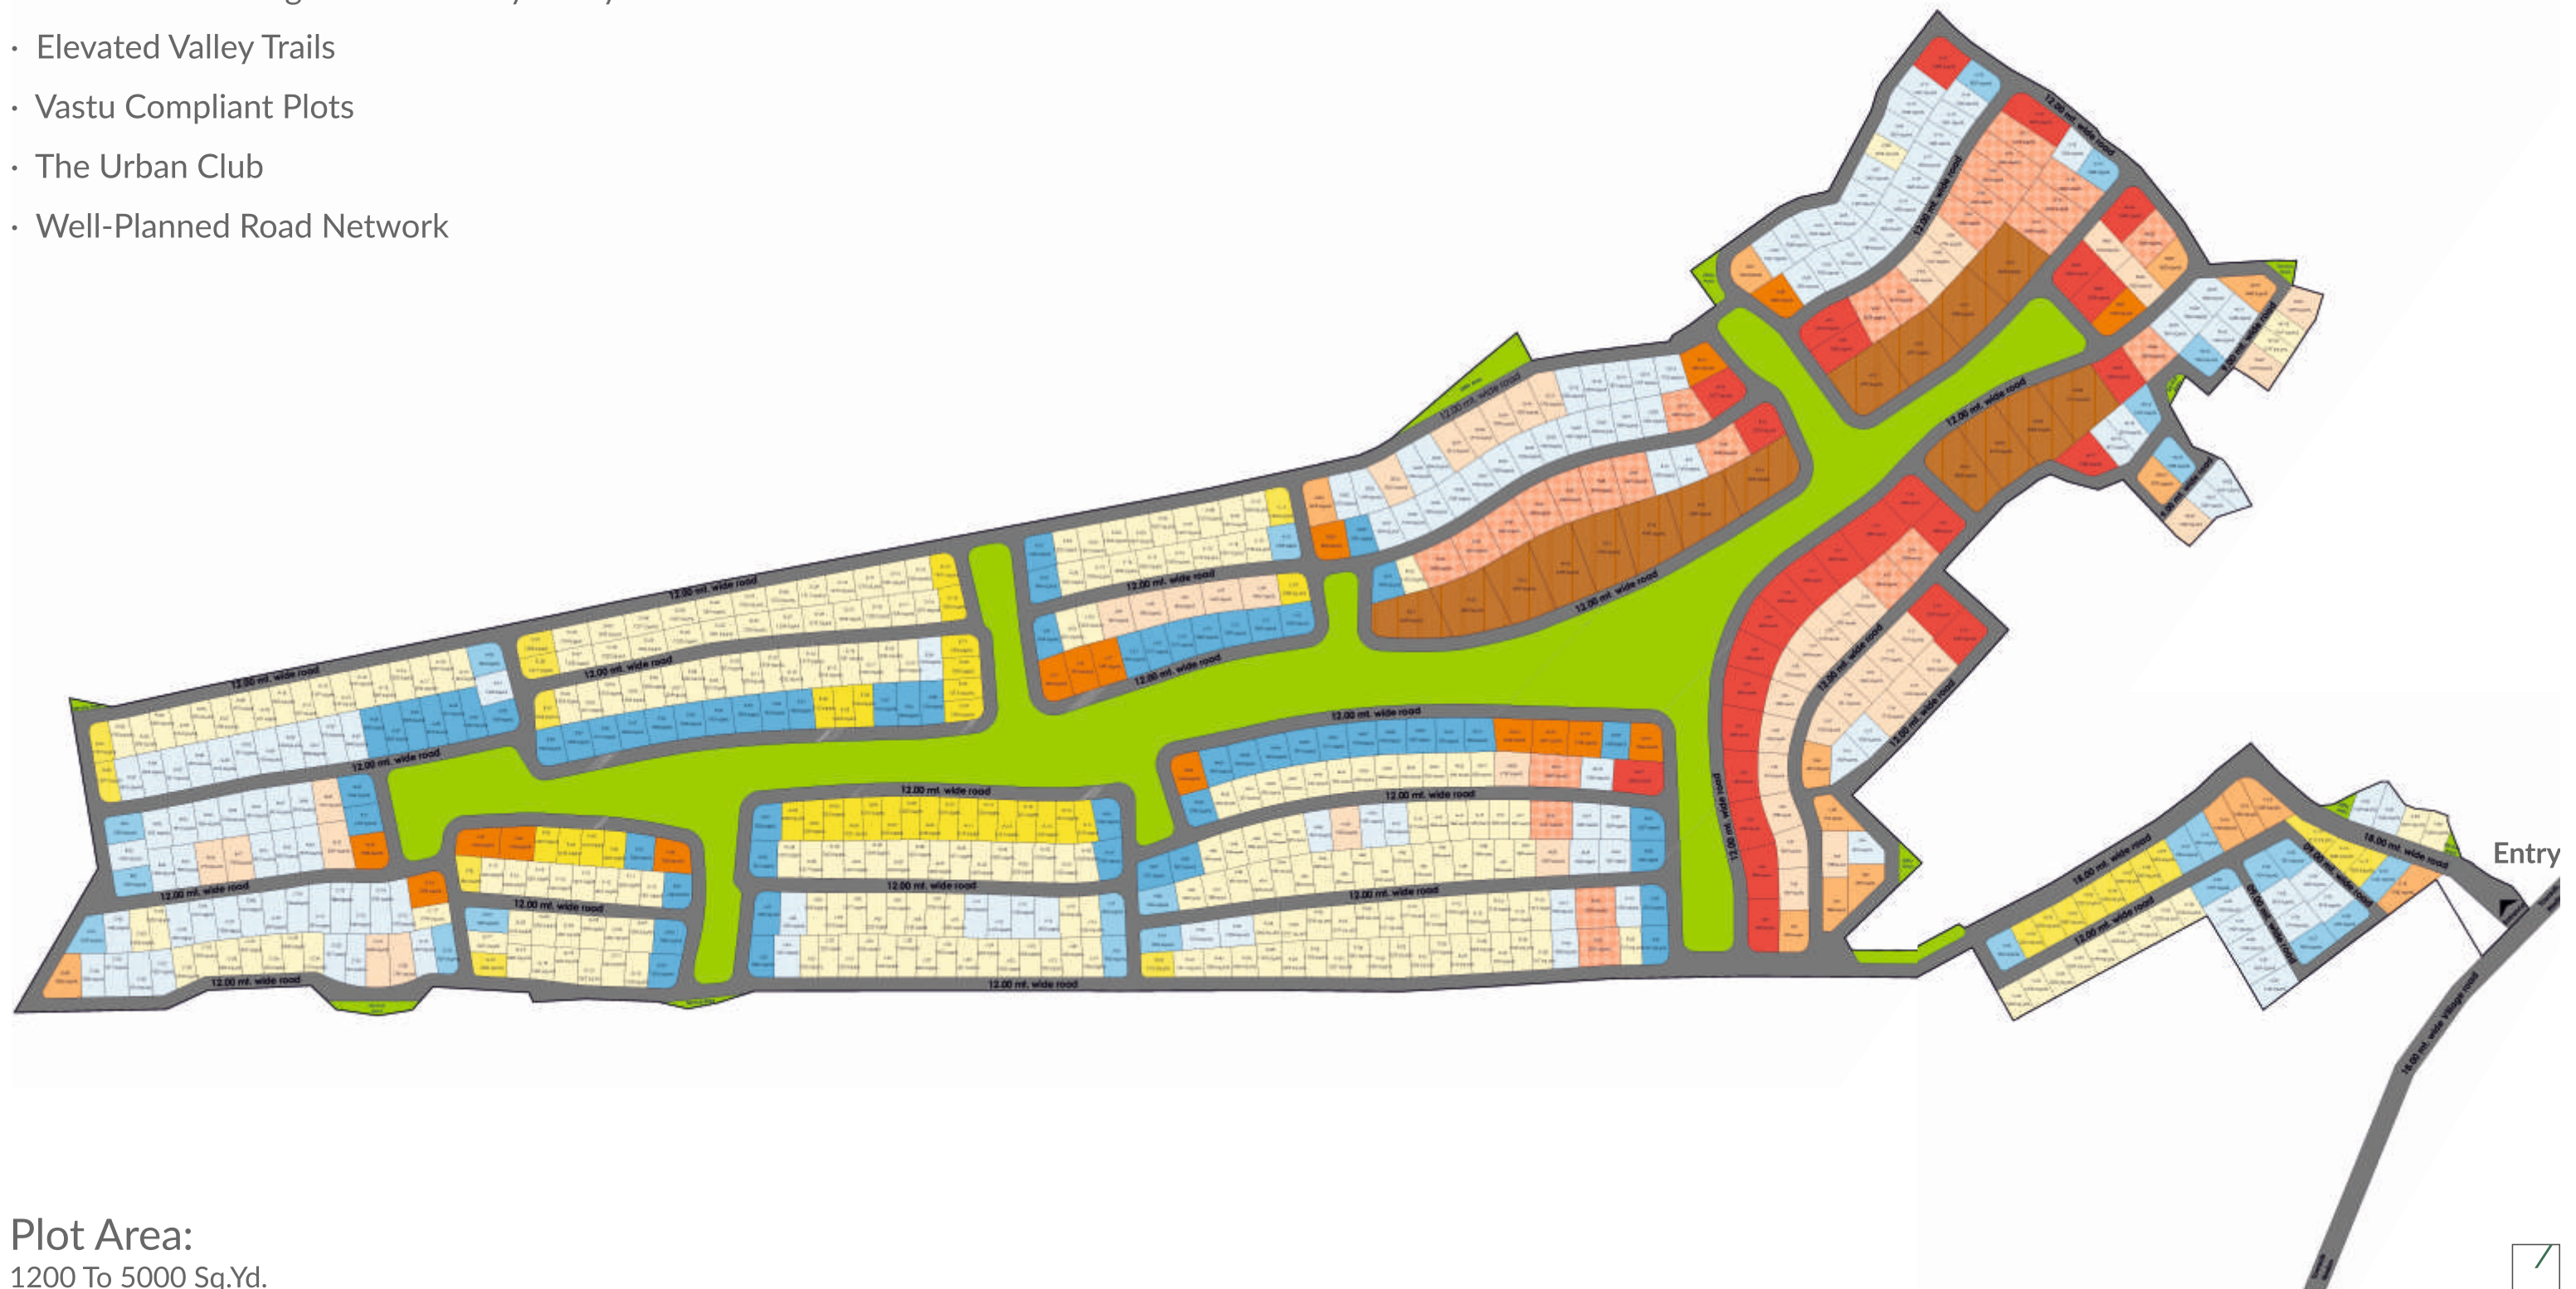

HOW MANY
LIFETIMES
CAN YOU LIVE
IN A LIFETIME ?

BIODIVERSITY VALLEY
A PROPERTY DESIGNED FOR MYRIAD EXPERIENCES

THE PARK MASTER PLAN

Key Highlights:

- Ahmedabad's Largest Biodiversity Valley
- Elevated Valley Trails
- Vastu Compliant Plots
- The Urban Club
- Well-Planned Road Network

Plot Area:
1200 To 5000 Sq.Yd.

THE CENTRAL PARK MASTER PLAN

The Central Park
1,40,000 Sq.Yd.

THE CENTRAL PARK AHMEDABAD'S LARGEST BIODIVERSITY VALLEY

The landscape is made up of indigenous woodlands, contoured gardens, scented trails, and winding walkways interlaced with leisure and sports areas for children and adults both.

At the centre of this natural beauty is the clubhouse where residents can enjoy personalised services and a wide range of indoor activities to keep them entertained. The valley is connected by a series of elevated pathways, which provides the villa members with quick and easy access to the property's primary green space.

Pedestrian & Cycling Track

ACCESS POINTS

Our Traverse has 27 different ways to plunge into it, which shows that we want everyone to be able to enjoy the outdoors. Our trails are built for every individual to have his/her own share of experiences and enjoy the natural beauty of the area they are walking in, whether they want to explore the valley below, walk through the treetops, or look out over the valley from the edge.