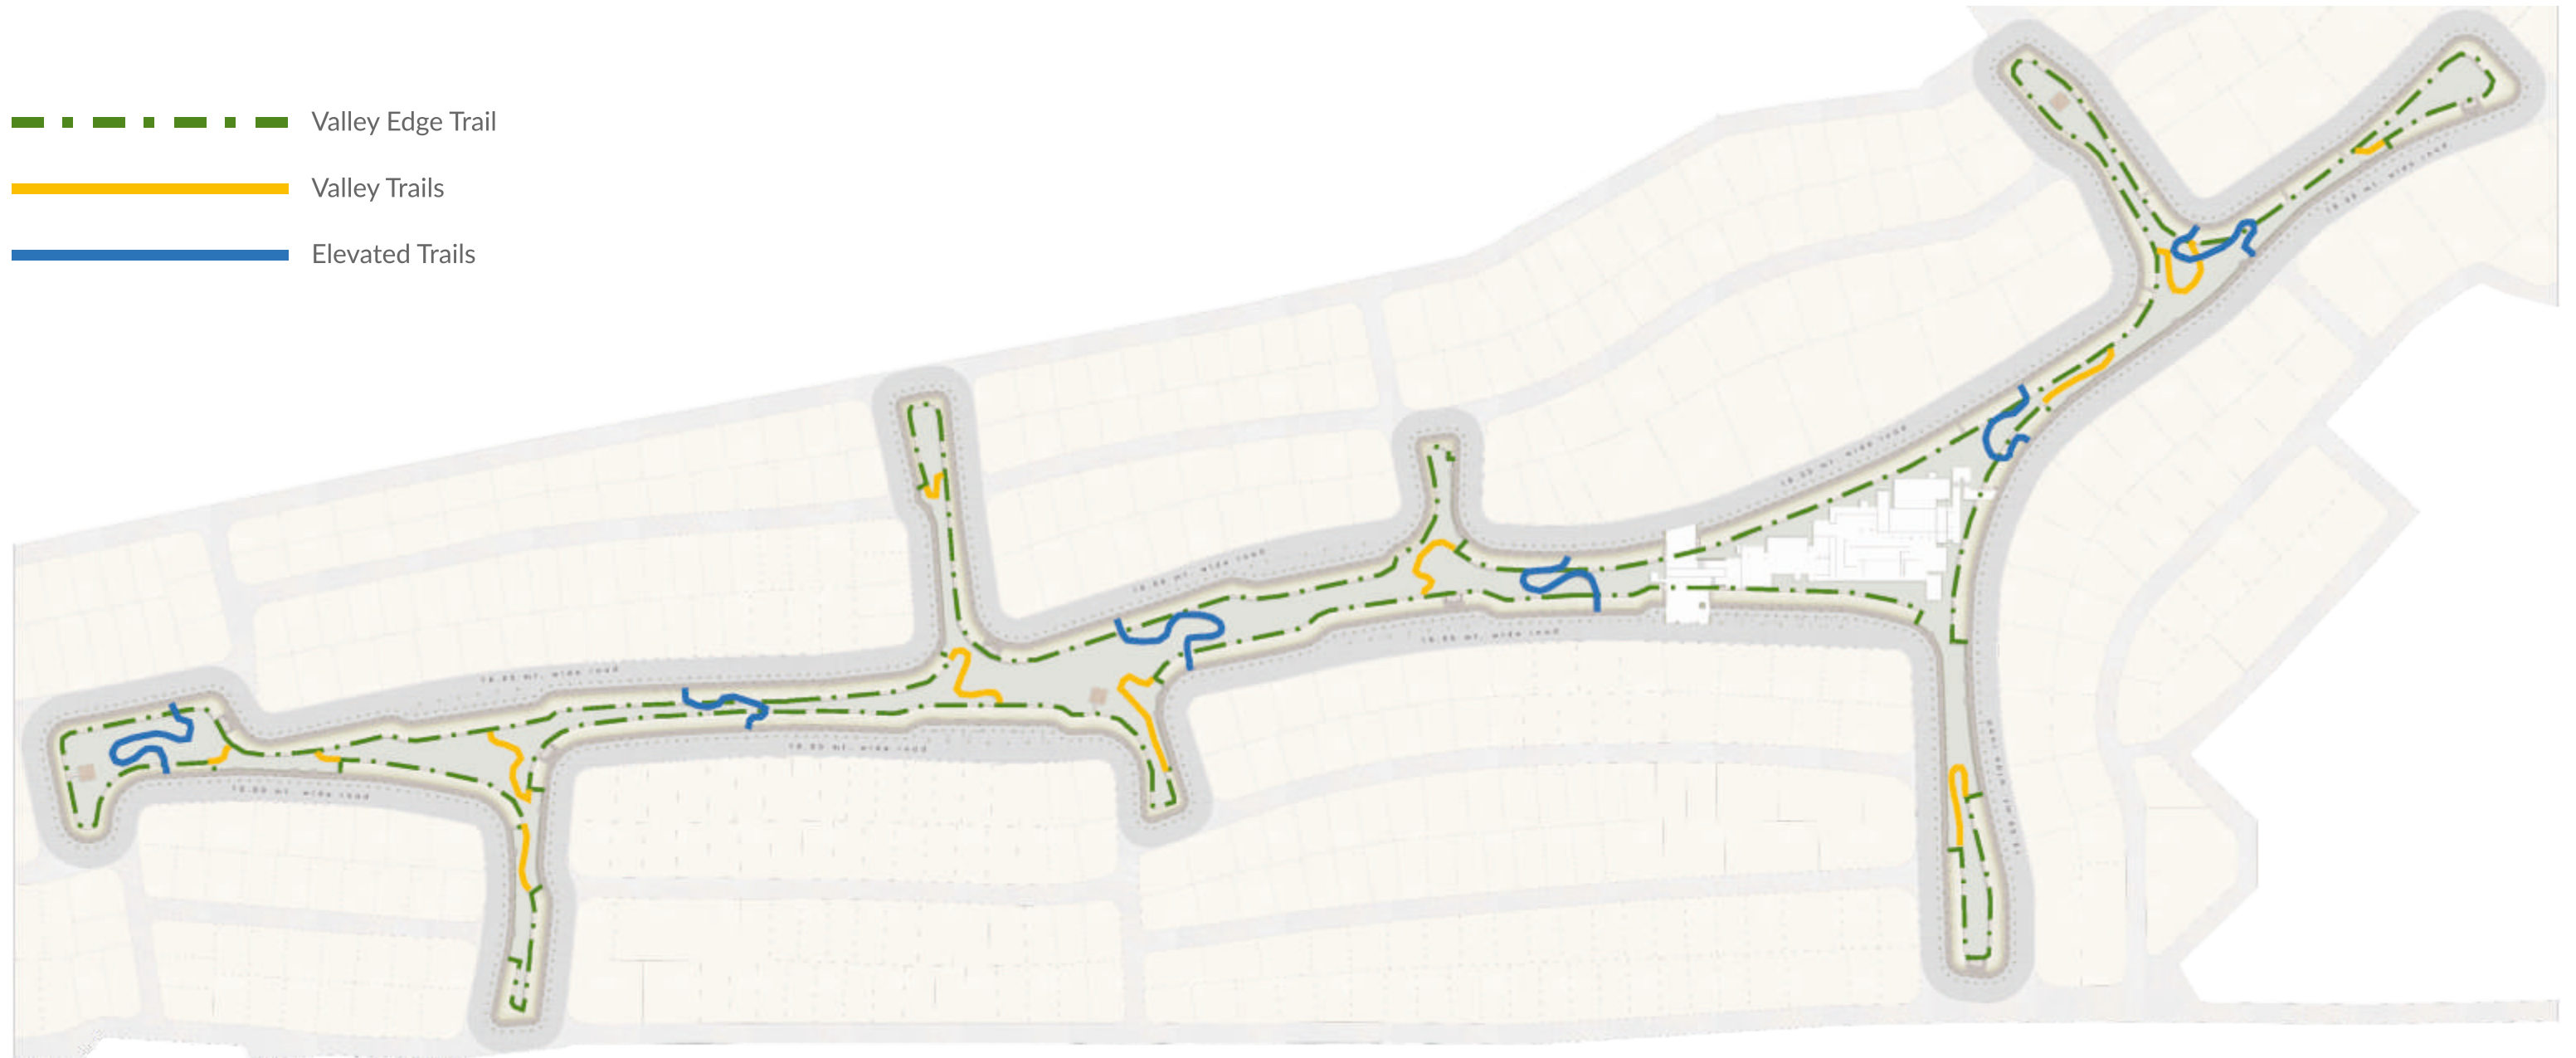

As you wander through this verdant haven,
a multitude of curated experiences await, promising to thrill your senses,
relax your spirit, excite your passions, and rejuvenate your soul.

NATURAL TRAILS

A one-of-a-kind, all-inclusive experience that takes you on a tour into our majestic ecosystem. These trails takes you on a journey through various landscapes, The Park has to offer from valley trails within the canopy, to a pleasant stroll high above the ground, from valley edge paths at the top for you to experience the scenic beauty of the whole area. The winding paths will take you through an unseen world where you'll find the most sublime flora and fauna to cherish each moment with.

- Valley Edge Trail
- Valley Trails
- Elevated Trails

PEDESTRIAN & CYCLE TRACK

The pedestrian and cycling track at The Park is not just serene but a refreshing pathway, that winds its way into the heart of nature's beauty.

This picturesque track is designed for relaxation of the pedestrians and cyclists individually, offering a harmonious blend of exercise, relax on, and being immersed in the natural world.

This well-maintained track that encircles the valley provides a spectacular haven from the bustle of city life.

Pedestrian & Cycling Track

ACCESS POINTS

Our Traverse has 27 different ways to plunge into it, which shows that we want everyone to be able to enjoy the outdoors. Our trails are built for every individual to have his/her own share of experiences and enjoy the natural beauty of the area they are walking in, whether they want to explore the valley below, walk through the treetops, or look out over the valley from the edge.