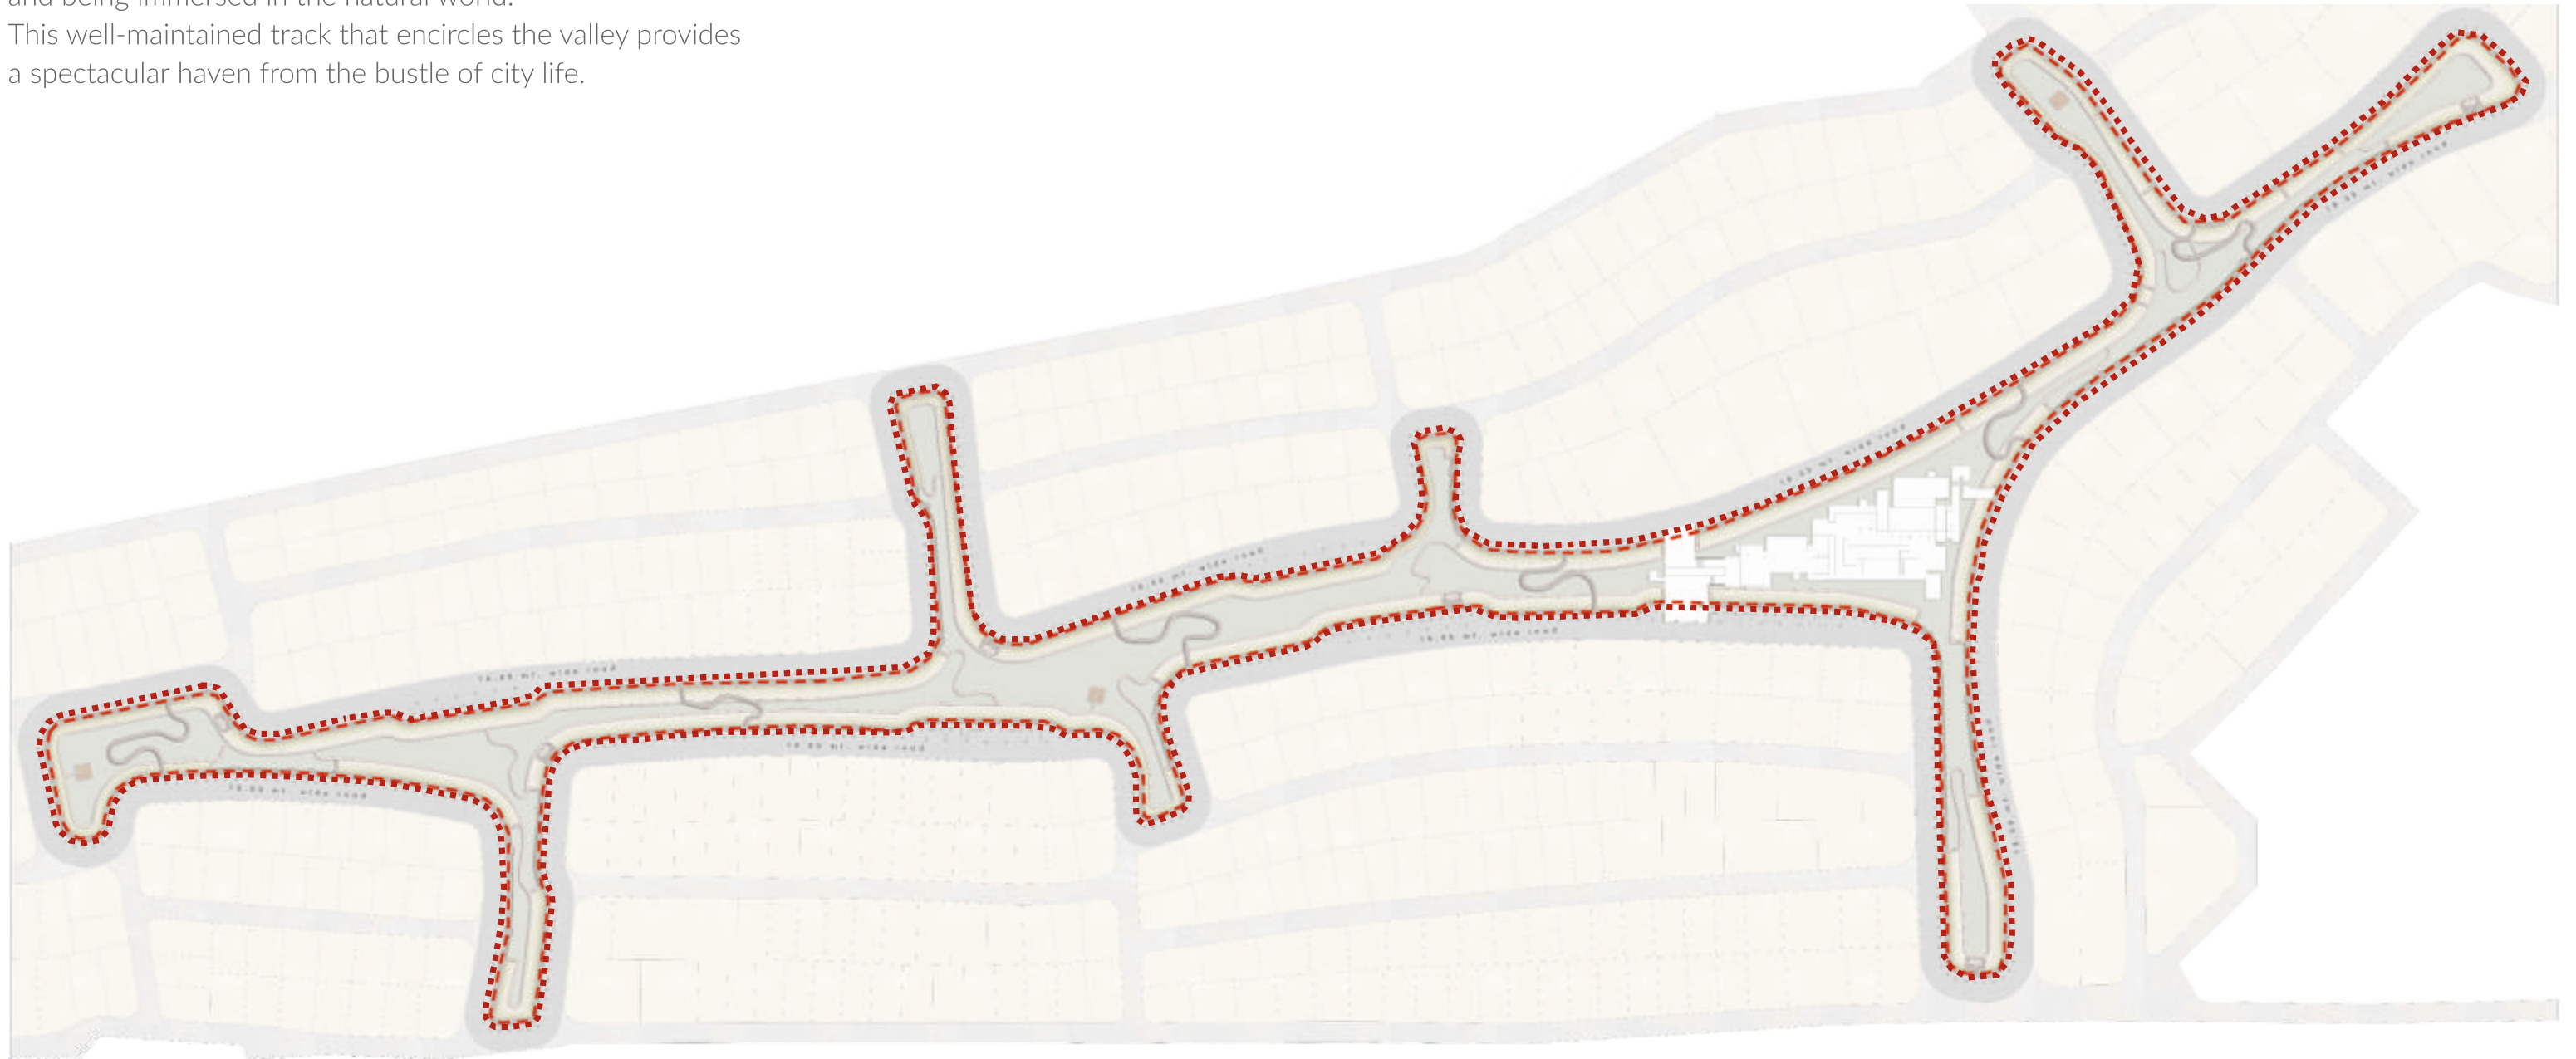

- Valley Edge Trail
- Valley Trails
- Elevated Trails

PEDESTRIAN & CYCLE TRACK

The pedestrian and cycling track at The Park is not just serene but a refreshing pathway, that winds its way into the heart of nature's beauty.

This picturesque track is designed for relaxation of the pedestrians and cyclists individually, offering a harmonious blend of exercise, relax on, and being immersed in the natural world.

This well-maintained track that encircles the valley provides a spectacular haven from the bustle of city life.

Pedestrian & Cycling Track

ACCESS POINTS

Our Traverse has 27 different ways to plunge into it, which shows that we want everyone to be able to enjoy the outdoors. Our trails are built for every individual to have his/her own share of experiences and enjoy the natural beauty of the area they are walking in, whether they want to explore the valley below, walk through the treetops, or look out over the valley from the edge.

Manicured Sloping Lawns

Viewing Deck Overlooking The Valley

THE CLUB & ACTIVITY CENTRE

EXPLORE EVERY SIDE OF YOU

WHO ARE YOU
TODAY?

THE CHILD, THE WANDERER, THE THINKER,
THE ROMANTIC

The Club & Activity Centre allows you to explore every side of you with over 30 thoughtfully designed activities and experiences.