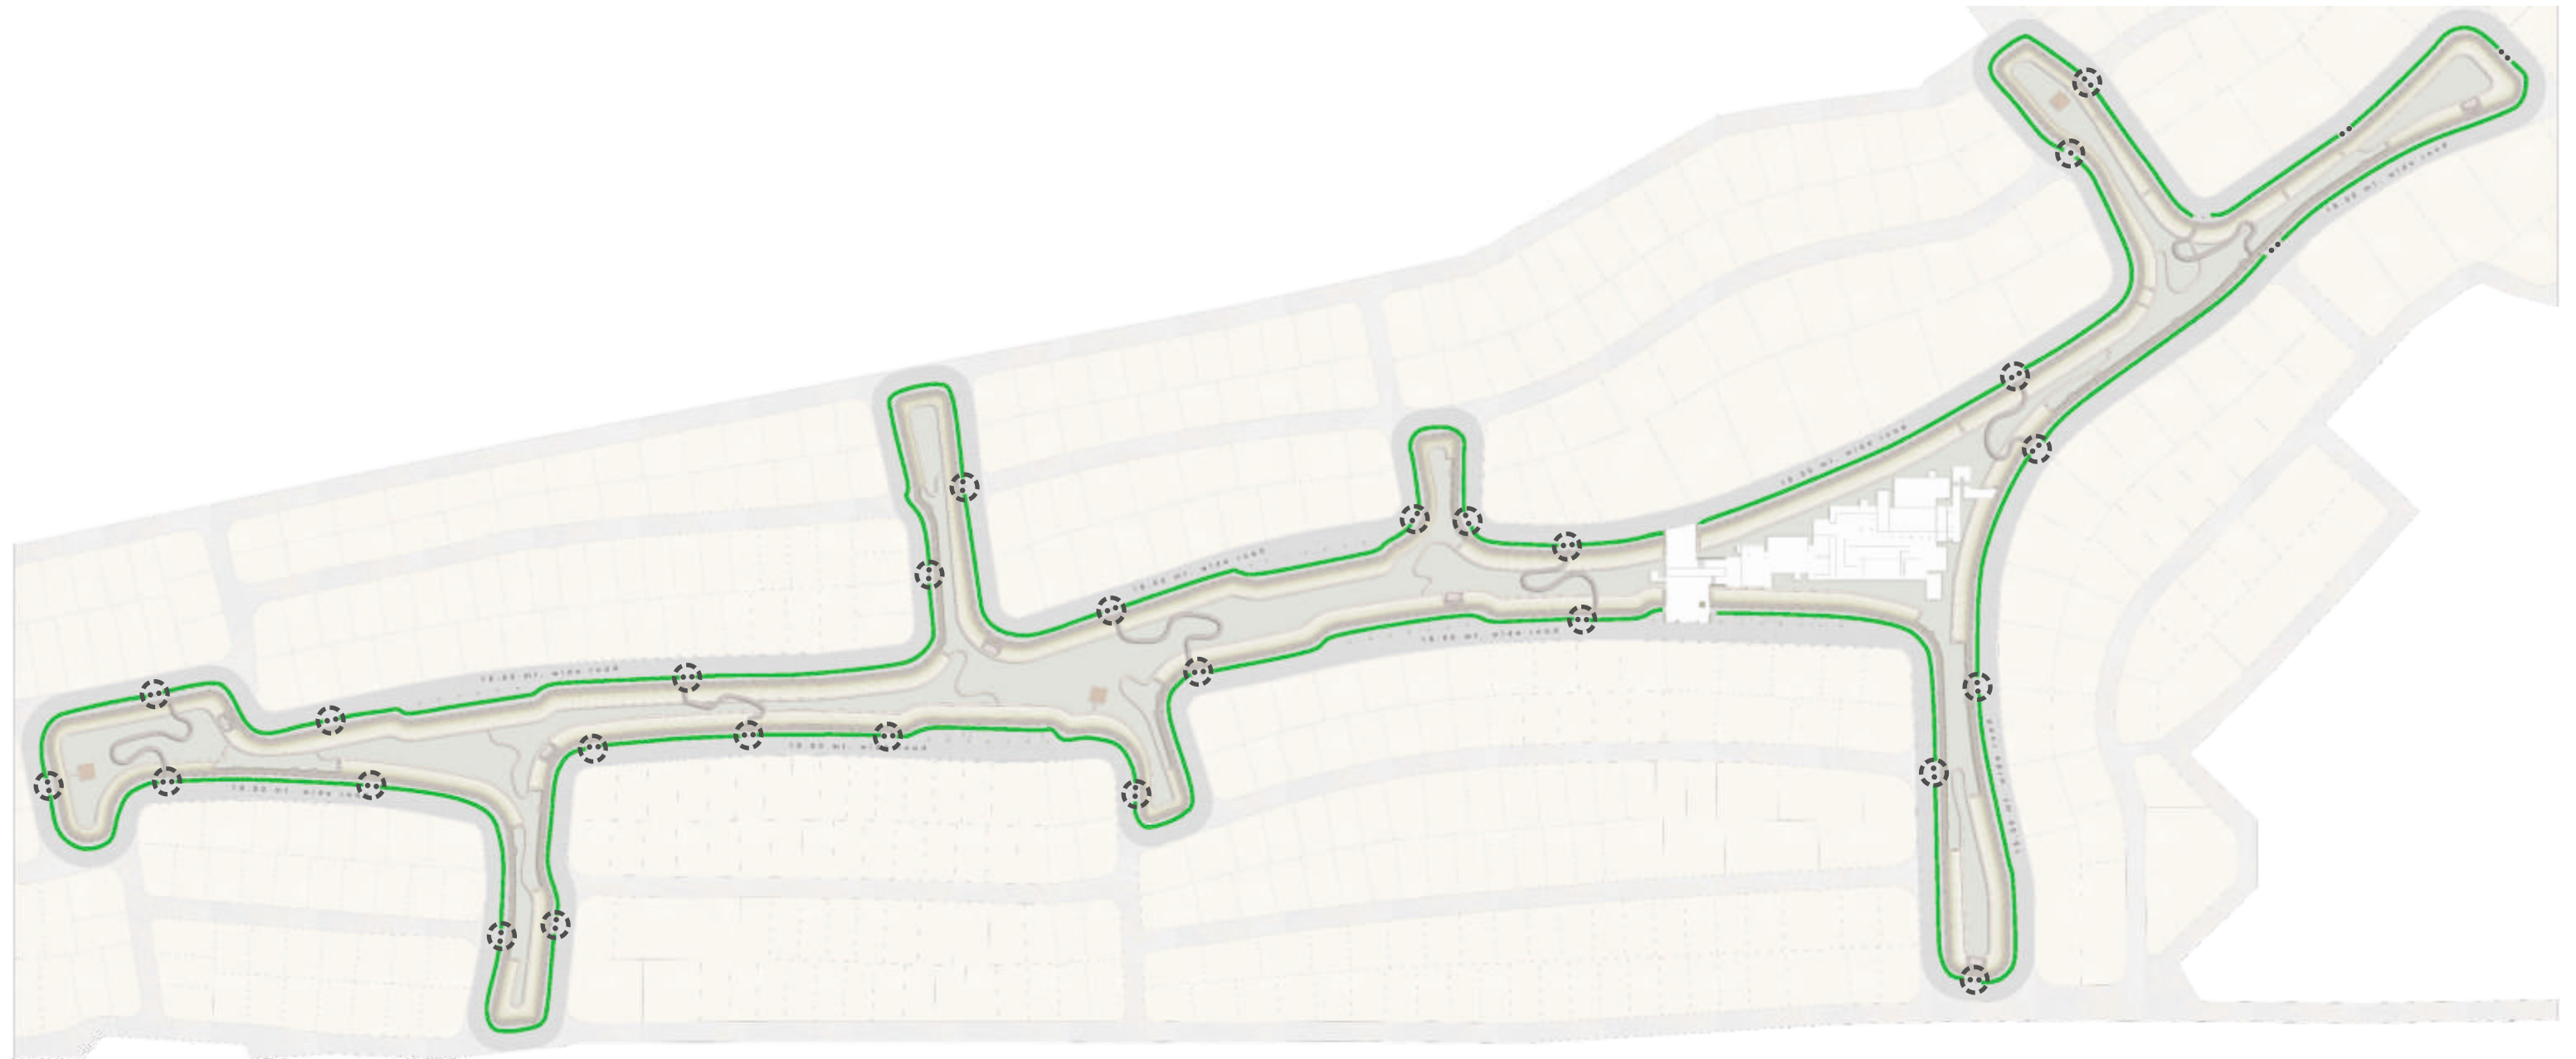

This picturesque track is designed for relaxation of the pedestrians and cyclists individually, offering a harmonious blend of exercise, relax on, and being immersed in the natural world.

This well-maintained track that encircles the valley provides a spectacular haven from the bustle of city life.

Pedestrian & Cycling Track

ACCESS POINTS

Our Traverse has 27 different ways to plunge into it, which shows that we want everyone to be able to enjoy the outdoors. Our trails are built for every individual to have his/her own share of experiences and enjoy the natural beauty of the area they are walking in, whether they want to explore the valley below, walk through the treetops, or look out over the valley from the edge.

Manicured Sloping Lawns

Viewing Deck Overlooking The Valley

THE CLUB & ACTIVITY CENTRE

EXPLORE EVERY SIDE OF YOU

WHO ARE YOU
TODAY?

THE CHILD, THE WANDERER, THE THINKER,
THE ROMANTIC

The Club & Activity Centre allows you to explore every side of you with over 30 thoughtfully designed activities and experiences.